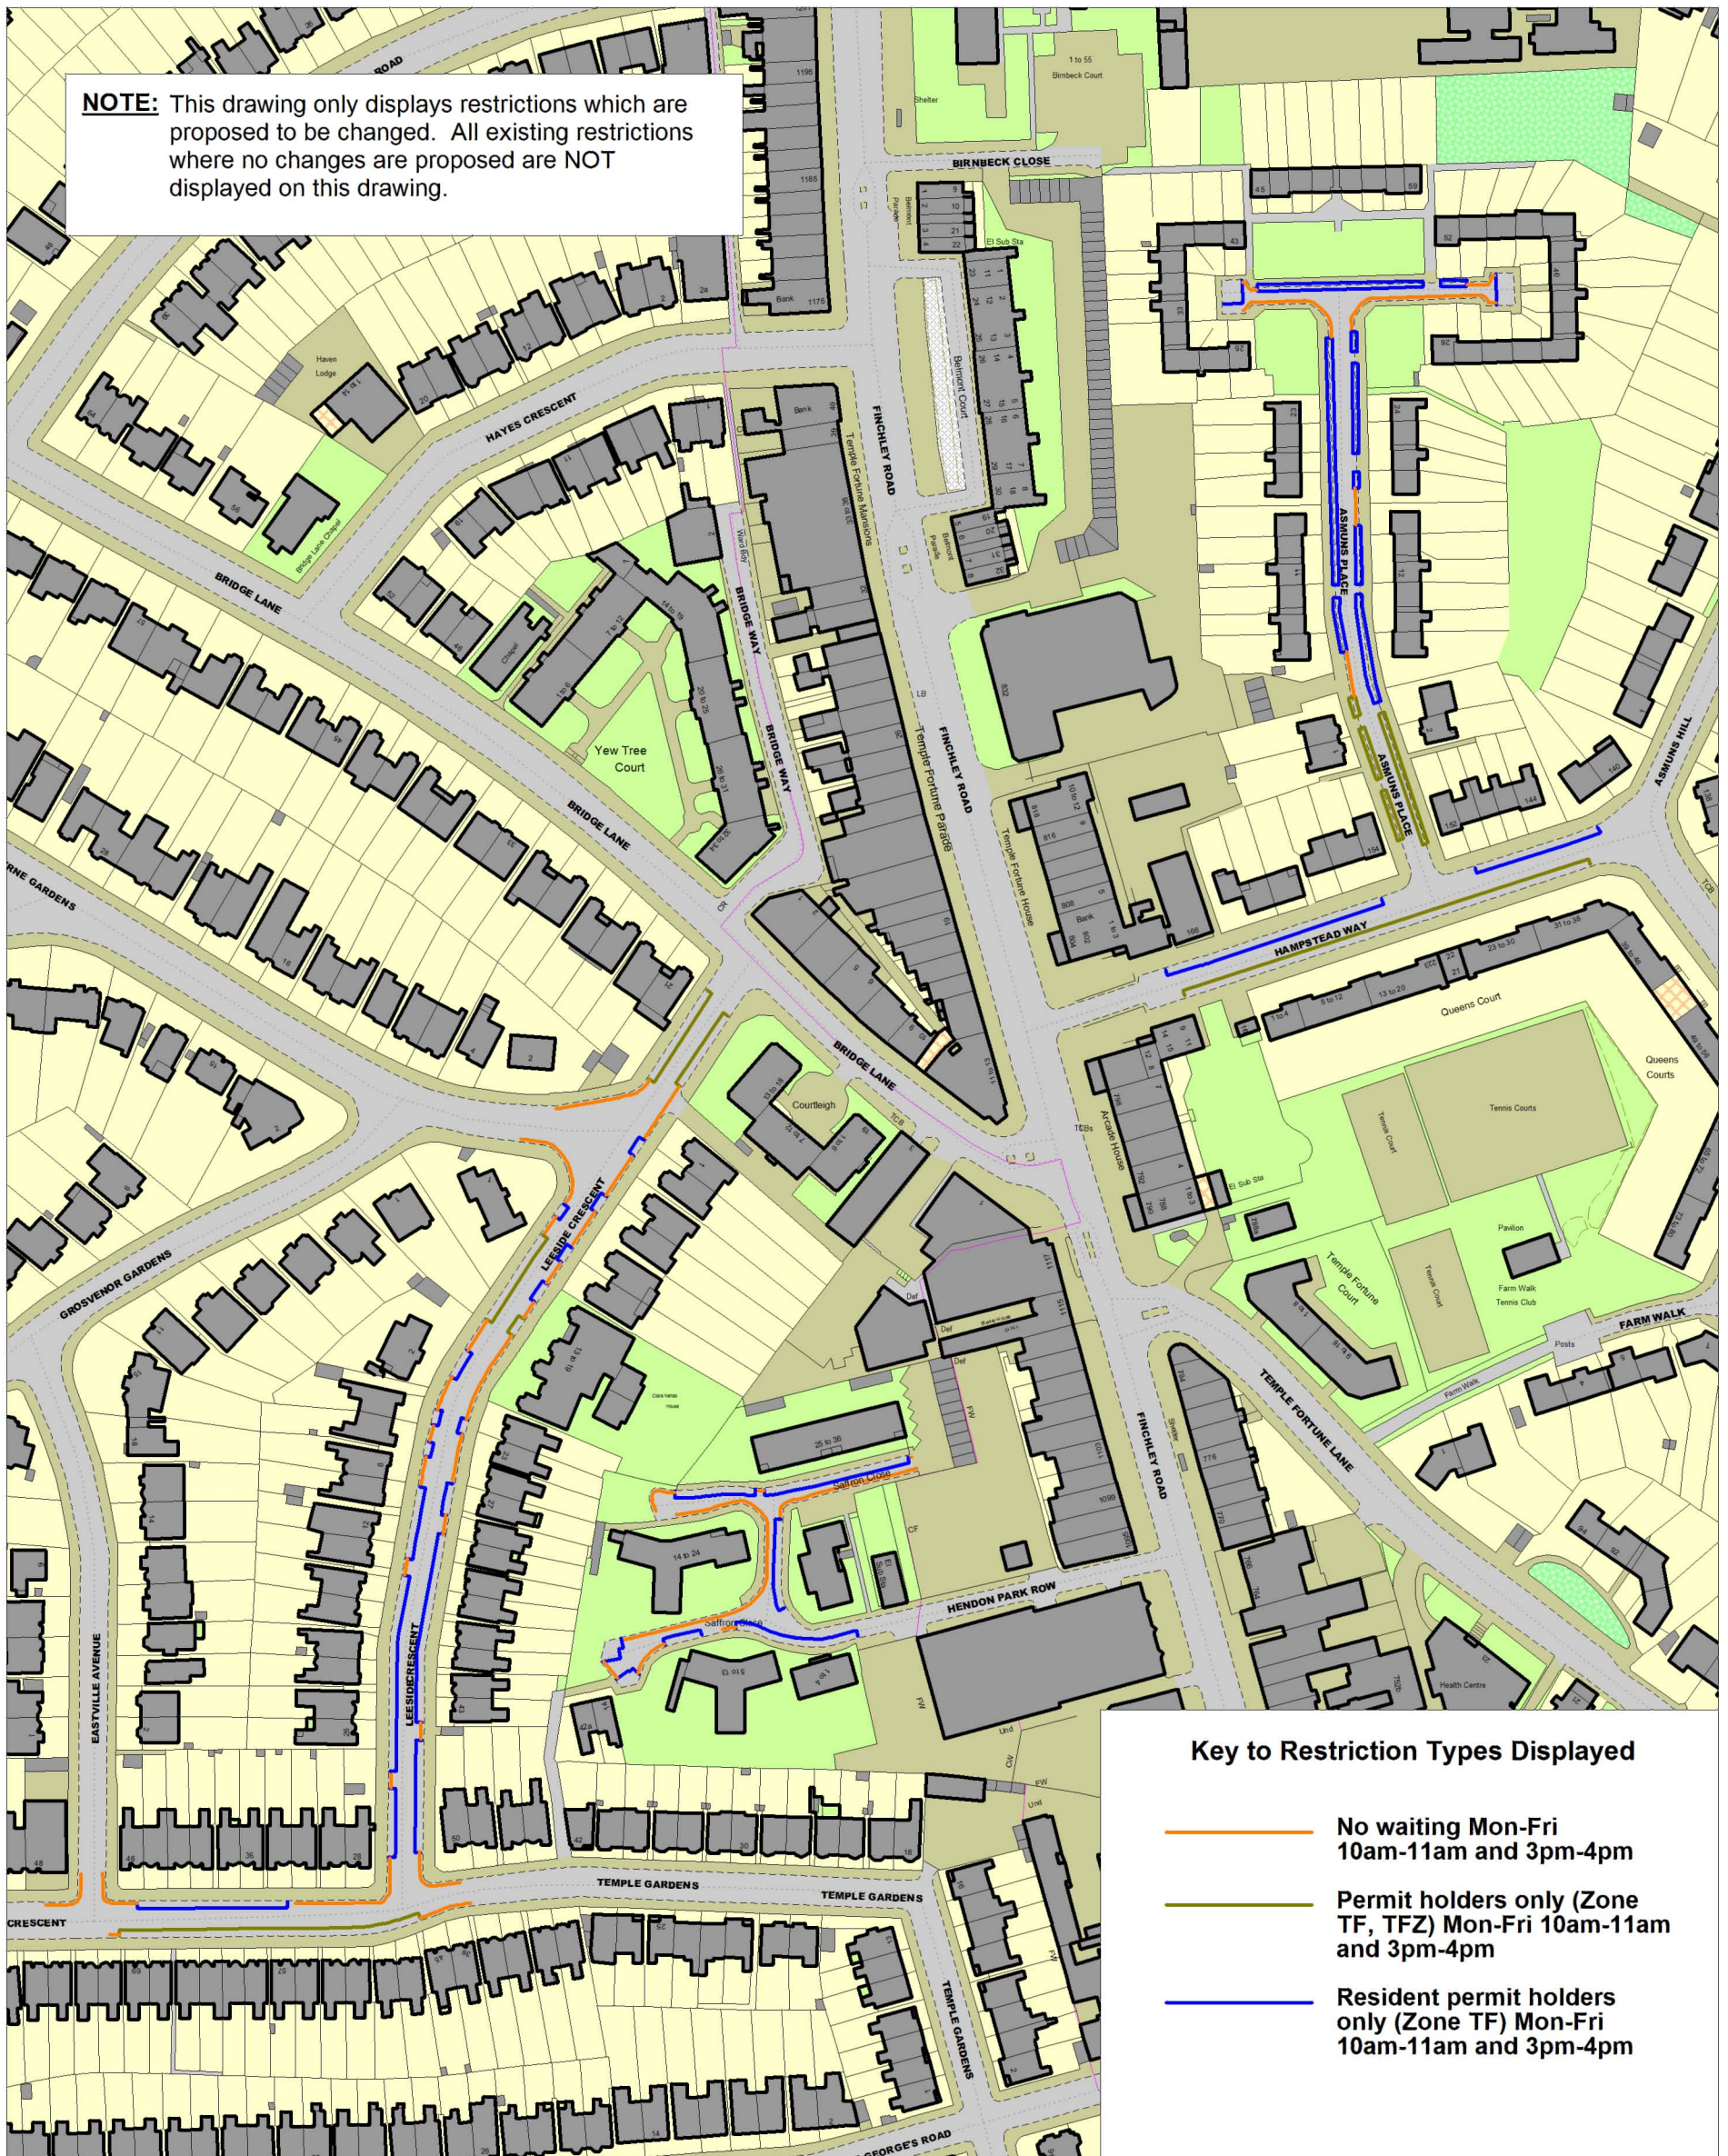

NOTE: This drawing only displays restrictions which are proposed to be changed. All existing restrictions where no changes are proposed are NOT displayed on this drawing.

Key to Restriction Types Displayed

- No waiting Mon-Fri
10am-11am and 3pm-4pm
- Permit holders only (Zone
TF, TFZ) Mon-Fri 10am-11am
and 3pm-4pm
- Resident permit holders
only (Zone TF) Mon-Fri
10am-11am and 3pm-4pm

Proposed change of the operational hours of the Temple Fortune Controlled Parking Zone (CPZ)
from: Monday to Friday
10am - 11am
to: Monday to Friday
10am - 11am and 3pm to 4pm

This map is reproduced from Ordnance Survey material with the permission of Ordnance Survey on behalf of the Controller of Her Majesty's Stationery Office © Crown Copyright. Unauthorised reproduction infringes Crown copyright and may lead to prosecution or civil proceedings.
LB Barnet
Licence No: 2006

SCALE	1 : 1739
DATE	23/02/2017
DRAWING No.	SCR149 - TF01
DRAWN BY	KG